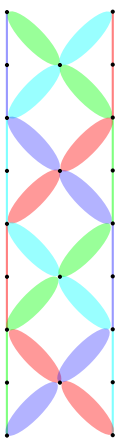

## Three simple insertions for practising tallies

7mm grid. Work in 35/2 thread, or similar.

16 bobbins

12 bobbins

cf. edge of 17th C piece in Art Institute of Chicago (accession number: 1929.810)

12 bobbins

cf. edge of 17th C piece in Art Institute of Chicago (accession number: 1929.810)